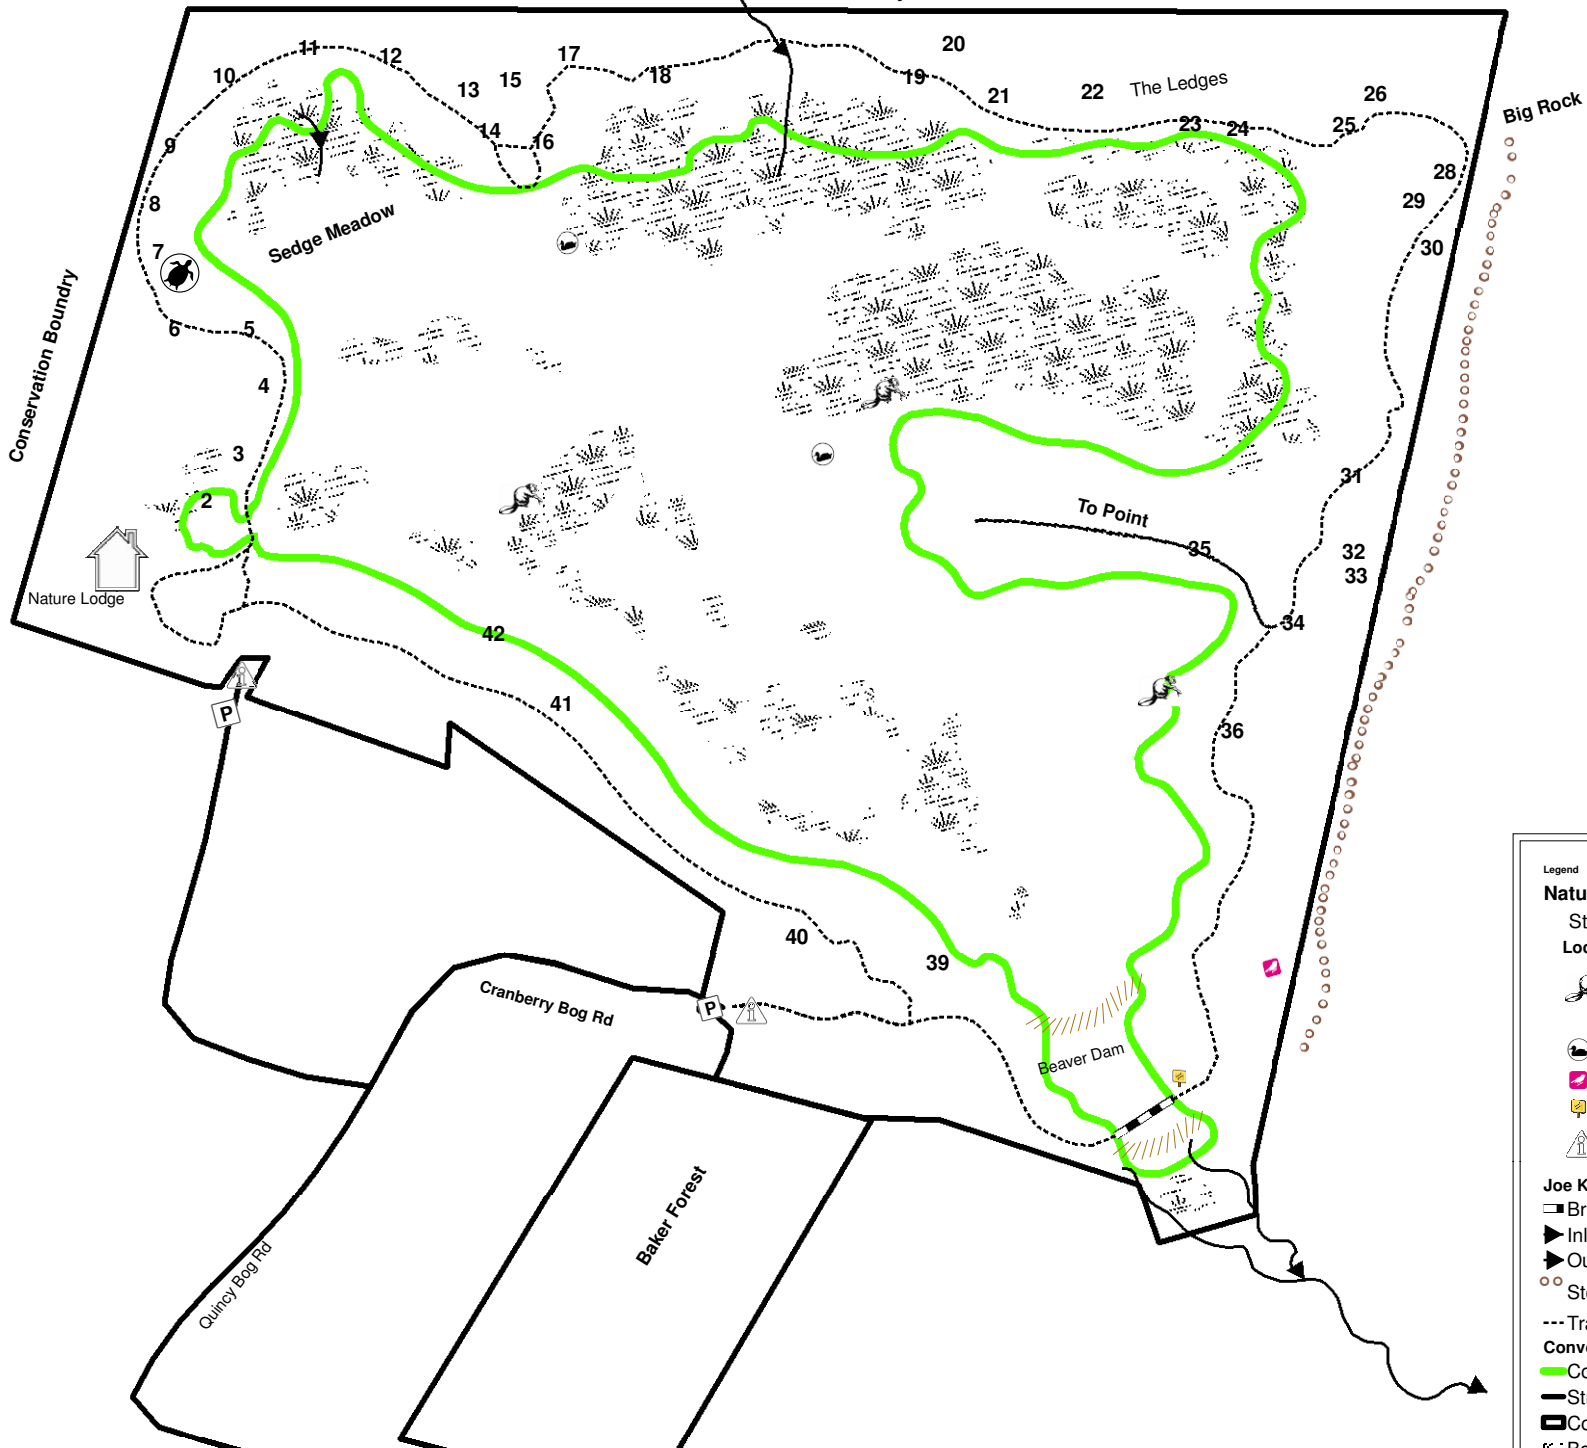

Quincy Bog Natural Area

Legend

- Nature Stations**
- Station Numbers 1-42
- Locations of Note**
- Beaver Lodge
- Wood Duck Box
- Bird House
- Bridge Crossing
- Kiosk
- Joe Kent Ecological Trail**
- Bridge
- Inlet
- Outlet
- Stonewall
- Trail
- Converted_Graphics_water_outline**
- Converted_Graphics_water_outline
- Streets
- Conservation Boundary
- Bogshrubs